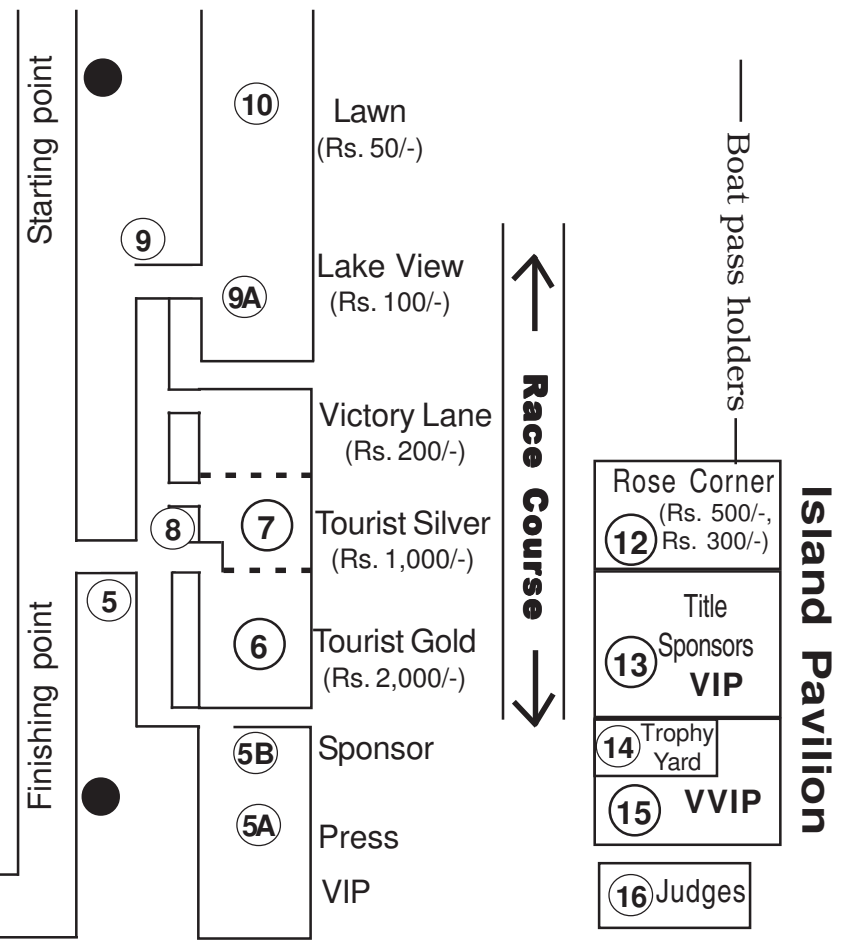

ROUTE MAP SHOWING DUTY POINTS

● **Ticket Counters**

PAGL INDIA LIMITED
59th
Nehru Trophy Boat Race 2011

⑪
Ponjikkara
All View (Rs. 150/-)