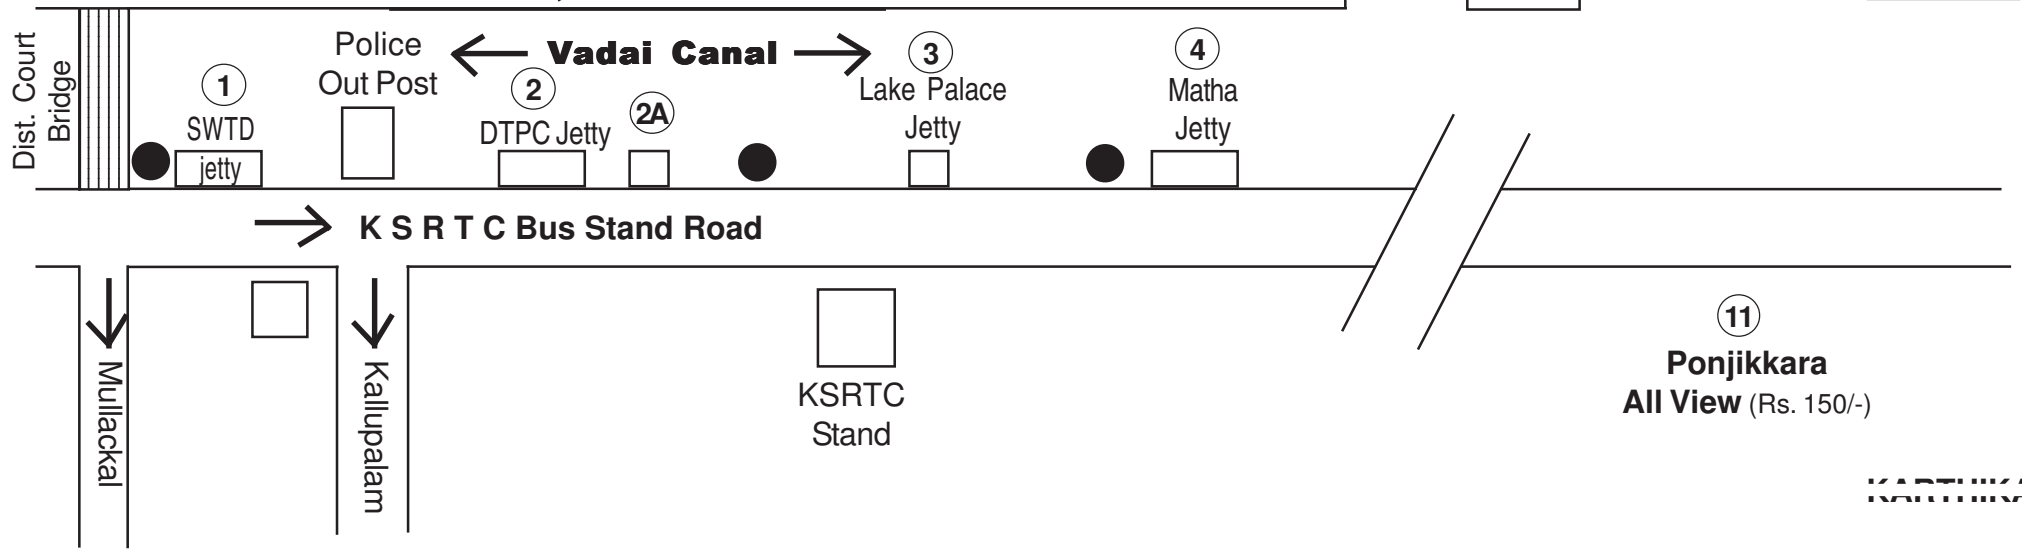

ROUTE MAP SHOWING DUTY POINTS

● **Ticket Counters**

PAGL INDIA LIMITED
59th
Nehru Trophy Boat Race 2011

⑪
Ponjikkara
All View (Rs. 150/-)